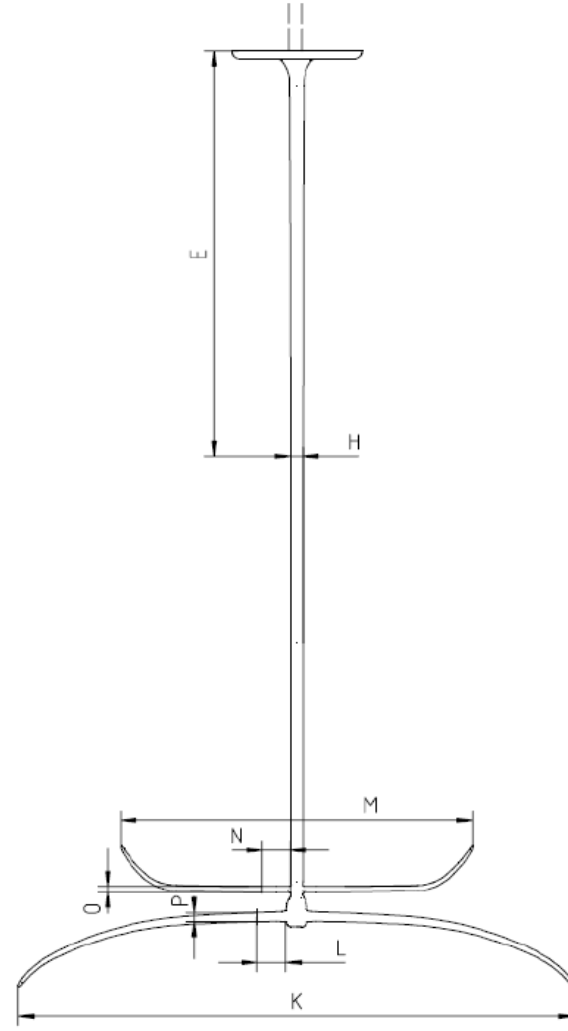

Brand	Model	Register Year	Eligible for racing from	Depth (mm)	Length (mm)²	Weight (kg)	D	G	H	K	A	Q	P	M	I	S	O	U	V