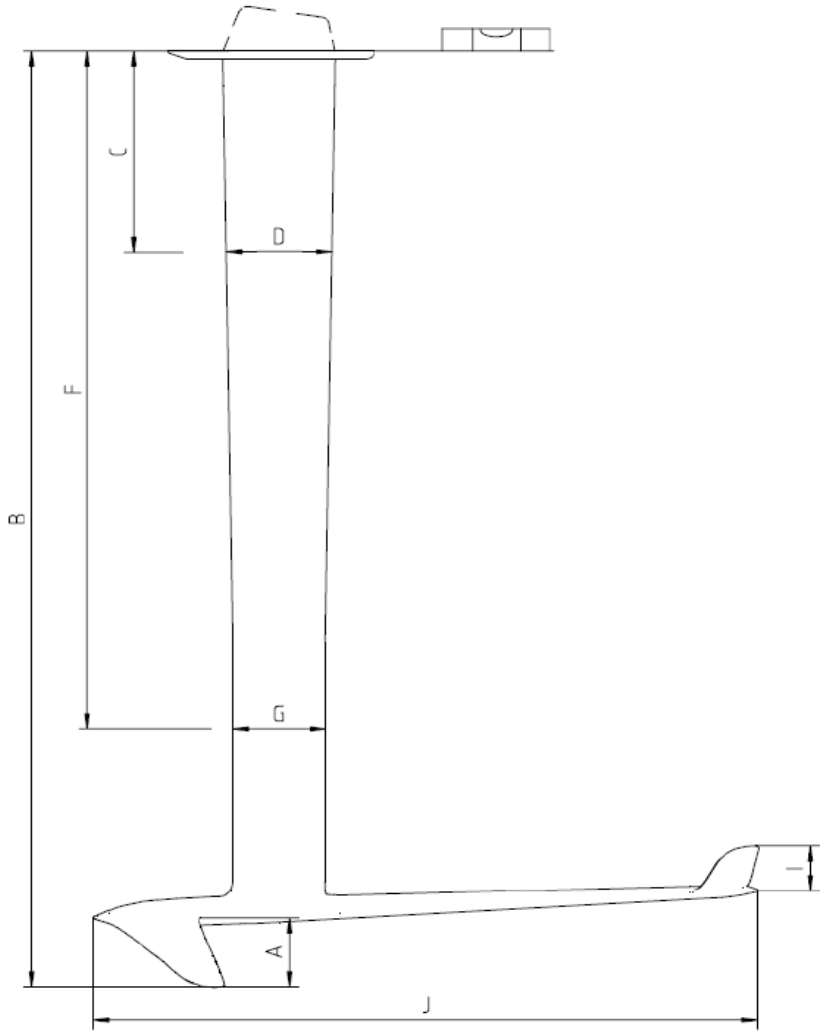

Brand	Model	Register Year	Eligible for racing from	Depth (mm)	Length (mm)²	Weight (kg)	D	G	H	K	A	Q	P	M	I	S	O	U	V